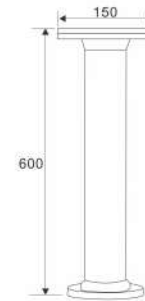

产品说明/The product description :

编号 : WZCP-09   材质 : 全铝材质
功率 : 10W   光源芯片 : COB
外观颜色 : 砂黑/砂灰   发光颜色 : 3000K
安装形式 : 底座固定式   电流 : 300MA
输入电压 : AC100-265V   输出电压 : DC18-35V
适用场景 : 别墅区、高档社区、露台、花园、会所

Number: WZCP-09   Material: all aluminum
Power: 10 W   Light source chip: COB
Appearance color: sand black/sand ash   Luminous color: 3000K
Installation: fixed type of base   Current: 300 MA
Input voltage: ac100-265v   Output voltage: dc18-35v
Applicable scene: villa area, upscale community, terrace, garden, club

HTOSD 华泰