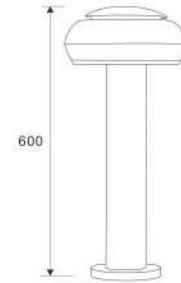

HTOSD 华泰

细节展示/The details show