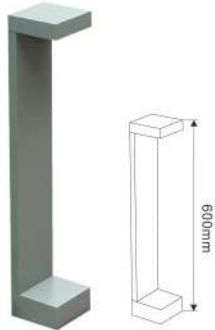

产品说明/The product description :

编号: WZCP-21 材质: 铝合金
功率: 10 W 光源芯片: COB
外观颜色: 砂黑/砂灰 发光颜色: 3000K
规格: L110*W110*H600MM 电流: 300MA
输入电压: AC100-265V 输出电压: DC18-35V
适用场景: 别墅区、高档社区、露台、花园、会所

Number: WZCP - 21 Material: all aluminum
Power: 10W Light source chip: COB
Appearance color: sand black/sand ash Luminous color: 3000K
Specification: L110*W110*H600MM Current: 300 MA
Input voltage: ac100-265v Output voltage: dc18-35v
Applicable scene: villa area, upscale community, terrace, garden, club