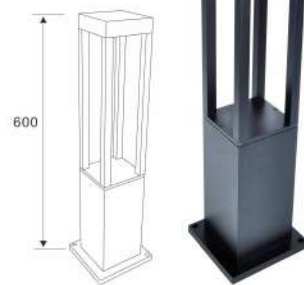

HTOSD 华泰

细节展示/The details show