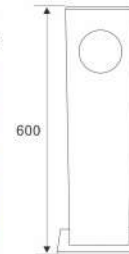

产品说明/The product description :

编号: WZCP-23 材质: 铝合金
功率: 10 W 光源芯片: COB
外观颜色: 砂黑/砂灰 发光颜色: 3000K
规格: L110*W110*H600MM 电流: 300MA
输入电压: AC100-265V 输出电压: DC18-35V
适用场景: 别墅区、高档社区、露台、花园、会所

Number: WZCP - 23 Material: all aluminum
Power: 7 W Light source chip: COB
Appearance color: sand black/sand ash Luminous color: 3000K
Specification: L110*W110*H600MM Current: 300 MA
Input voltage: ac100-265v Output voltage: dc18-35v
Applicable scene: villa area, upscale community, terrace, garden, club