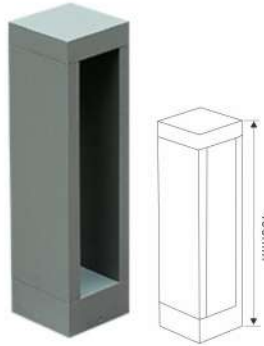

HTOSD® 华泰

HTOSD[®] 华泰

产品说明/The product description :

编号: WZCP-20 材质: 铝合金
功率: 10 W 光源芯片: COB
外观颜色: 砂黑/砂灰 发光颜色: 3000K
规格: L110*W110*H400MM 电流: 300MA
输入电压: AC100-265V 输出电压: DC18-35V
适用场景: 别墅区、高档社区、露台、花园、会所

Number: WZCP - 20 Material: all aluminum
Power: 7 W Light source chip: COB
Appearance color: sand black/sand ash Luminous color: 3000K
Specification: L110*W110*H400MM Current: 300 MA
Input voltage: ac100-265v Output voltage: dc18-35v
Applicable scene: villa area, upscale community, terrace, garden, club