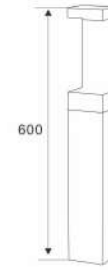

产品说明/The product description :

编号: WZCP-22 材质: 全铝材质
功率: 5W 光源芯片: COB
外观颜色: 砂黑/砂灰 发光颜色: 3000K
规格: L110*W110*H600MM 电流: 300MA
输入电压: AC100-265V 输出电压: DC18-35V
适用场景: 别墅区、高档社区、露台、花园、会所

Number: WZCP - 22 Material: all aluminum
Power: 5 W Light source chip: COB
Appearance color: sand black/sand ash Luminous color: 3000K
Specification: L110*W110*H600MM Current: 300 MA
Input voltage: ac100-265v Output voltage: dc18-35v
Applicable scene: villa area, upscale community, terrace, garden, club