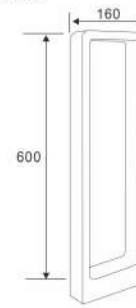

细节展示/The details show