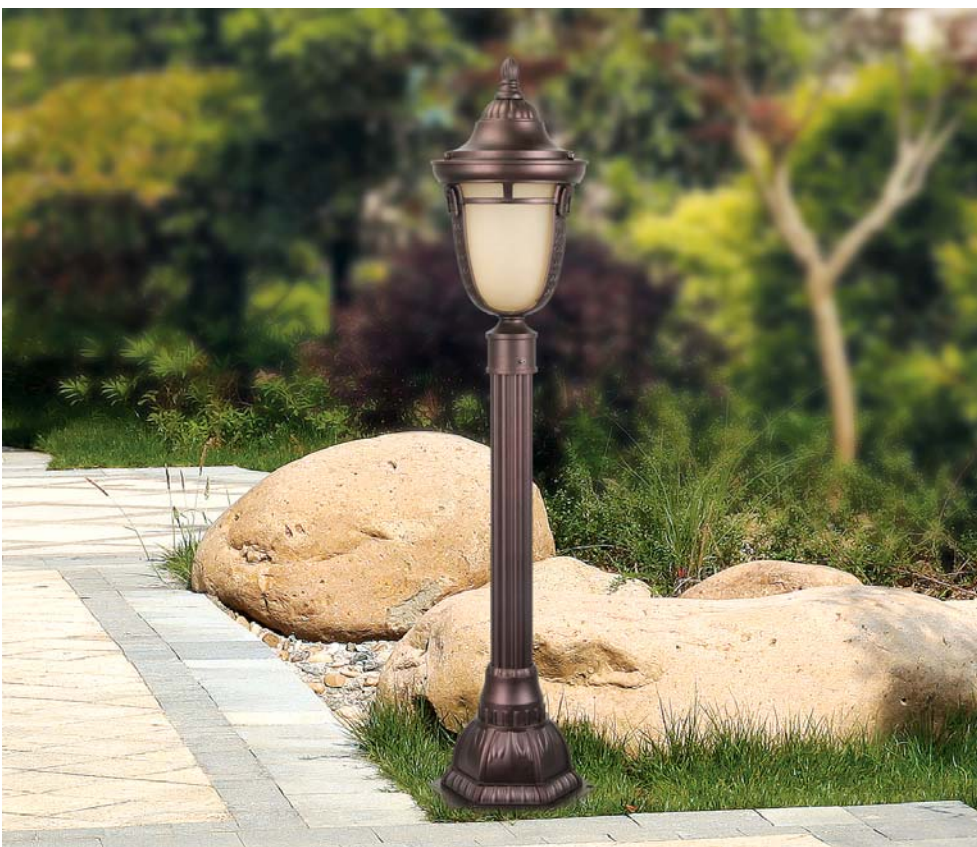

ITEM: 876-2

- 产品尺寸 Product Size :
  W180 × H1200mm
- 输入电压 / 功率 Input Voltage Power :
  220V / 20W ~ 40W
- 灯头 Lamp : E27